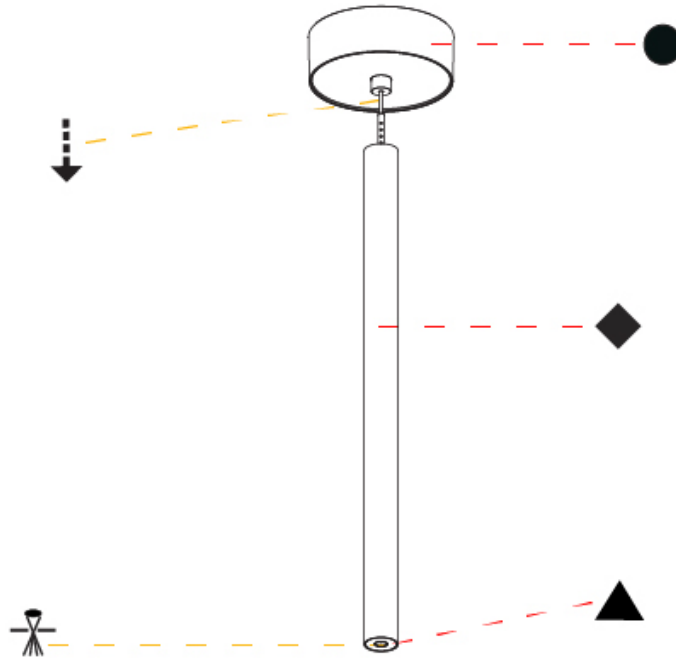

#### PHYSICAL

Shape: Cylinder  
 Diameter (mm): 28  
 Diameter (in): 1 1/8  
 Height (mm): 450  
 Height (in): 17 11/16  
 Max. Overall Height (mm): 2450  
 Max. Overall Height (in): 96 7/16  
 Light Distribution: Downlight  
 Weight (kg): 0.504  
 Weight (lbs): 1.11  
 Fixture Finish: [SSR / BKV / CWI / CRY / HAB / UFT / ITA / RUA / FTG / MYG / LOD / PUS / FRO / FUP / KIA / POP / BLS / SPG / MEY / GOH / GUM / CHC / COM / ABZ / JAG / OBR / MOS / ROR](#)  
 Fixture Material: Aluminum  
 Cable Details: [2000mm or 4000mm Black Cable](#)

#### OPTICAL

Optic°: [24 / 32 / 34 / 55 / 58](#)

## HANGOVER PLUG MONOPOINT SURFACE CANOPY SUSPENSION

A30846-

PROJECT \_\_\_\_\_

TYPE \_\_\_\_\_

SPECIFIER \_\_\_\_\_

QUANTITY \_\_\_\_\_

DATE \_\_\_\_\_

A